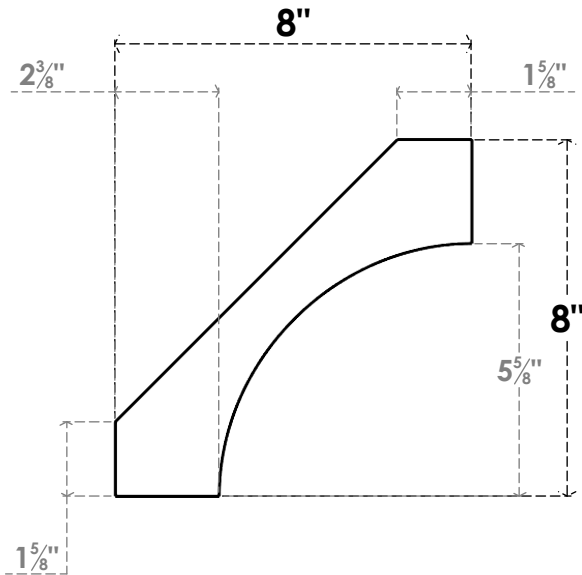

ITEM NUMBER: BRCPC040X08000X08000WTL

4"W X 8"D X 8"H WESTLAKE ARCHITECTURAL GRADE PVC CLOSED KNEE BRACE

SIDE PROFILE

FRONT PROFILE

ISOMETRIC

EKENA MILLWORK
2300 WEST MAIN ST.
CLARKSVILLE, TX 75426
TOLL FREE: 866-607-0453
WWW.EKENAMILLWORK.COM