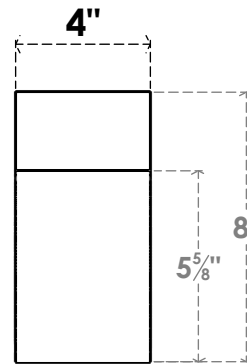

ITEM NUMBER: BRCPC040X08000X08000WTL

4"W X 8"D X 8"H WESTLAKE ARCHITECTURAL GRADE PVC CLOSED KNEE BRACE

SIDE PROFILE

FRONT PROFILE

ISOMETRIC

EKENA MILLWORK
2300 WEST MAIN ST.
CLARKSVILLE, TX 75426
TOLL FREE: 866-607-0453
WWW.EKENAMILLWORK.COM